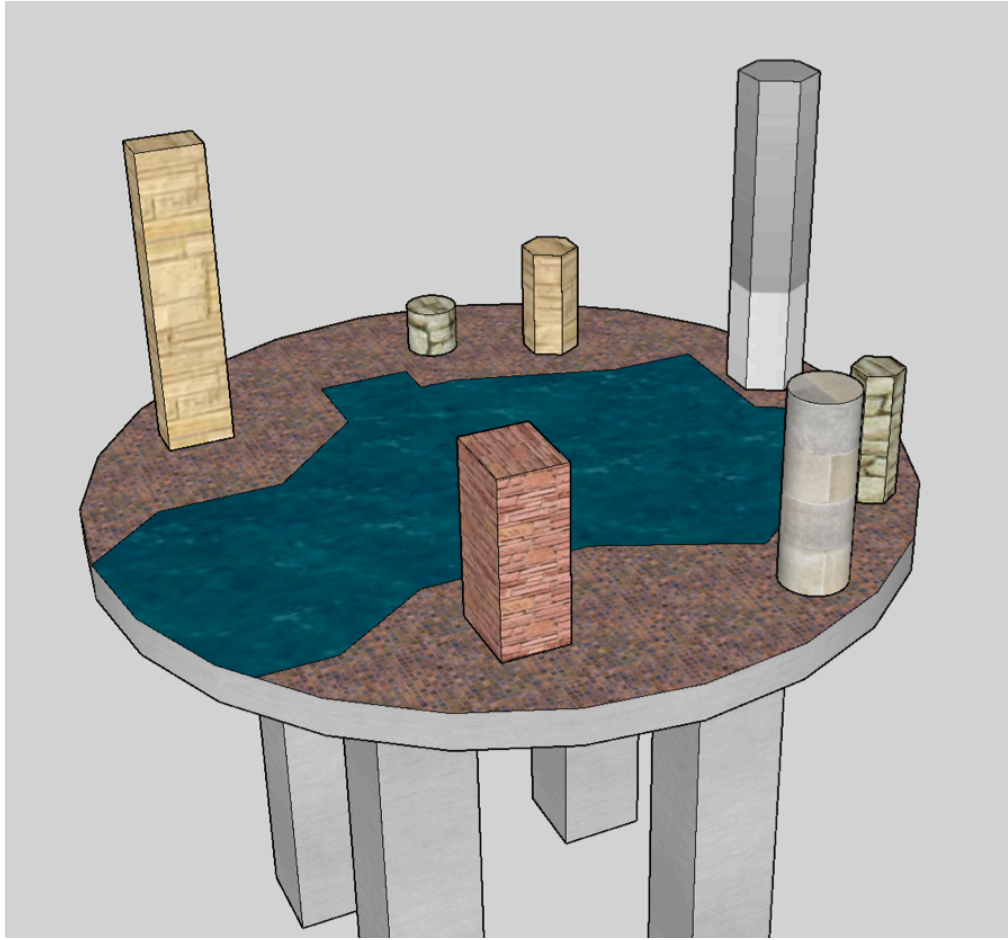

Main Deliverable